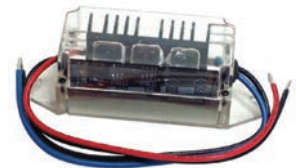

LN77 35 Amp Noise Suppressor

- 35 Amp Transistorized Noise Suppressor
- Operating Bandwidth: 500Hz-10kHz
- Easily Installed
- Reduces and Eliminates Ignition/Alternator Noise
- Transparent Housing
- Compatible w/Receivers, CB's, Equalizers, Amplifiers